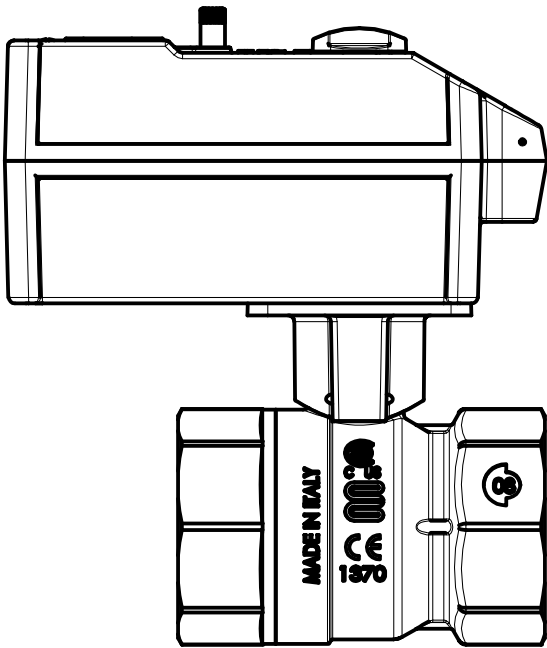

MOTORIZED 2 WAY BALL VALVE WITH QUICK CONNECTION

**FULL BORE
FEMALE BSP
NICKEL PLATED BRASS
COMPLETE WITH
2-POINT
230V OR 24V AC
ELECTRIC ACTUATOR
AND SWITCH
WITH 100 % TIGHT SHUT OFF**

| | |
|------------------------------|-------|
| 0\$; 35(6685(| % \$5 |
| \$ & 78\$725 5\$7,1* | , 3 |
| 0\$; 7(03(5\$785(| |
| 63((| 6 |
| 72548(| 10 |
| <u>352'8&7 &2'(/</u> | |
| (66 1 ³ 9 | |
| (66 1 ³ 9 | |