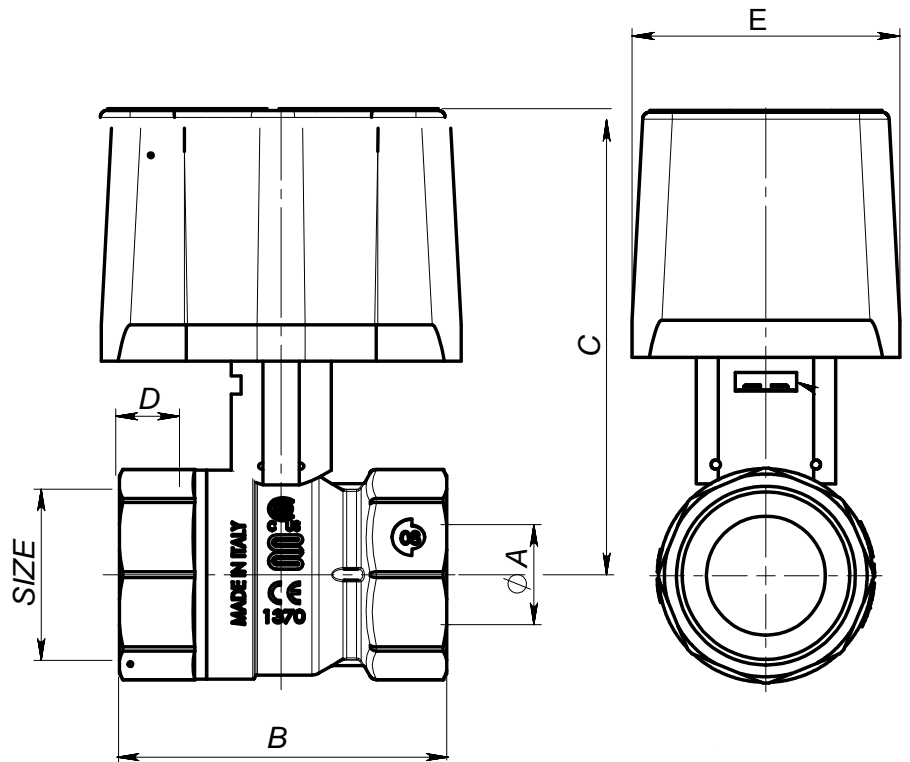

MOTORIZED 2 WAY BALL VALVE WITH QUICK CONNECTION

**FULL BORE
FEMALE BSP
NICKEL PLATED BRASS
COMPLETE WITH
2-POINT
230V OR 24V AC
ELECTRIC ACTUATOR
AND SWITCH
WITH 100 % TIGHT SHUT OFF**

| | |
|------------------------------|-------|
| 0\$; 35(6685(| % \$5 |
| \$ & 78\$725 5\$7,1* | , 3 |
| 0\$; 7(03(5\$785(| |
| 63((| 6 |
| 72548(| 10 |
| <u>352'8&7 &2'(/</u> | |
| (66 1 ³ 9 | |
| (66 1 ³ 9 | |